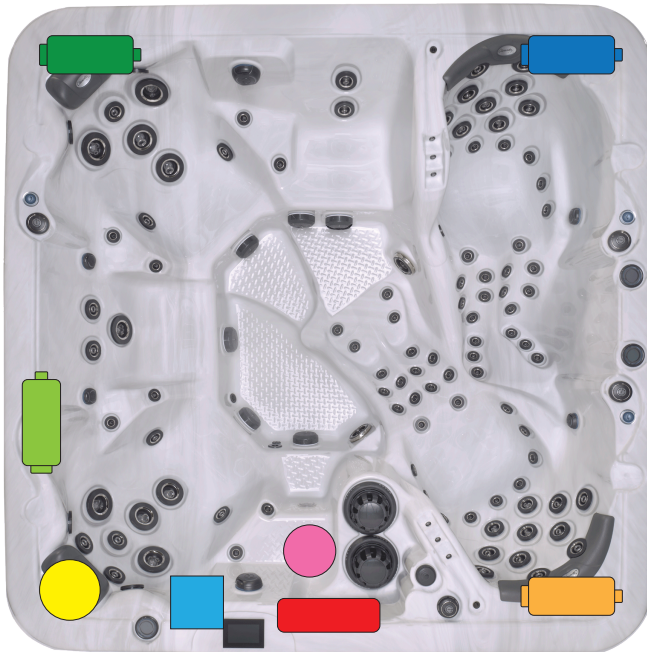

ORLANDO

Resort Series

-  Pump 1
-  Pump 2
-  Pump 3
-  Pump 4
-  UV
-  Pack
-  Circ
-  Clear

Details

Dimensions:

93" x 93" x 37"
235 x 235 x 95 cm

Weight Empty:

1101 lbs.
499 kg

Electrical:

240 volt / 60-amp GFCI

Volume:

540 gallons
2044 liters

Weight Full:

2542 lbs.
5604 kg